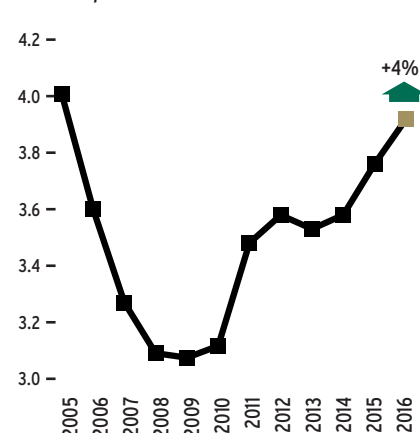

**Figure 1**  
Ewe numbers in 2016  
and change on 2015

**Figure 2**  
Ewe type by county 2016

**Figure 3**  
Sheep numbers Dec 2005-Dec 2016

Source: DAFF census figures 2005-2015

**Number of flocks and average flock size**

	No. of flocks	Avg flock size
Carlow	754	133
Cavan	958	80
Clare	619	42
Cork	1,794	104
Donegal	5,967	83
Dublin	207	123
Galway	4,309	101
Kerry	2,463	130
Kildare	717	164
Kilkenny	521	140
Laois	475	121
Leitrim	1,115	97
Limerick	256	90
Longford	452	92
Louth	391	149
Mayo	4,897	87
Meath	1,080	156
Monaghan	515	95
Offaly	630	135
Roscommon	1,859	103
Sligo	1,603	83
Tipperary	986	134
Waterford	442	154
Westmeath	787	115
Wexford	1,155	146
Wicklow	1,361	183
<b>Total</b>	<b>36,313</b>	<b>108</b>