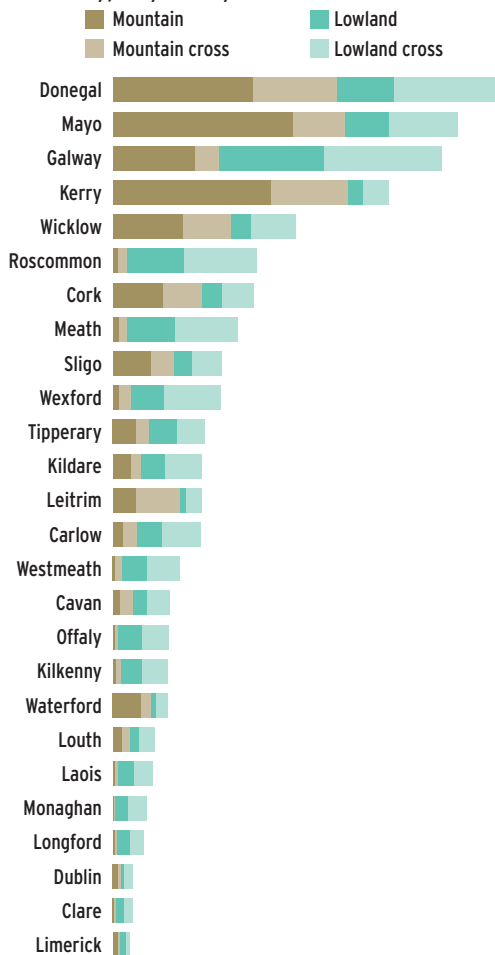

**Figure 1**  
Ewe numbers in 2016  
and change on 2015

**Figure 2**  
Ewe type by county 2016

**Figure 3**  
Sheep numbers Dec 2005-Dec 2016

Source: DAFF census figures 2005-2015

**Number of flocks and average flock size**

	No. of flocks	Avg flock size
Carlow	754	133
Cavan	958	80
Clare	619	42
Cork	1,794	104
Donegal	5,967	83
Dublin	207	123
Galway	4,309	101
Kerry	2,463	130
Kildare	717	164
Kilkenny	521	140
Laois	475	121
Leitrim	1,115	97
Limerick	256	90
Longford	452	92
Louth	391	149
Mayo	4,897	87
Meath	1,080	156
Monaghan	515	95
Offaly	630	135
Roscommon	1,859	103
Sligo	1,603	83
Tipperary	986	134
Waterford	442	154
Westmeath	787	115
Wexford	1,155	146
Wicklow	1,361	183
<b>Total</b>	<b>36,313</b>	<b>108</b>

**Figure 4**  
% of flocks within certain flock sizes