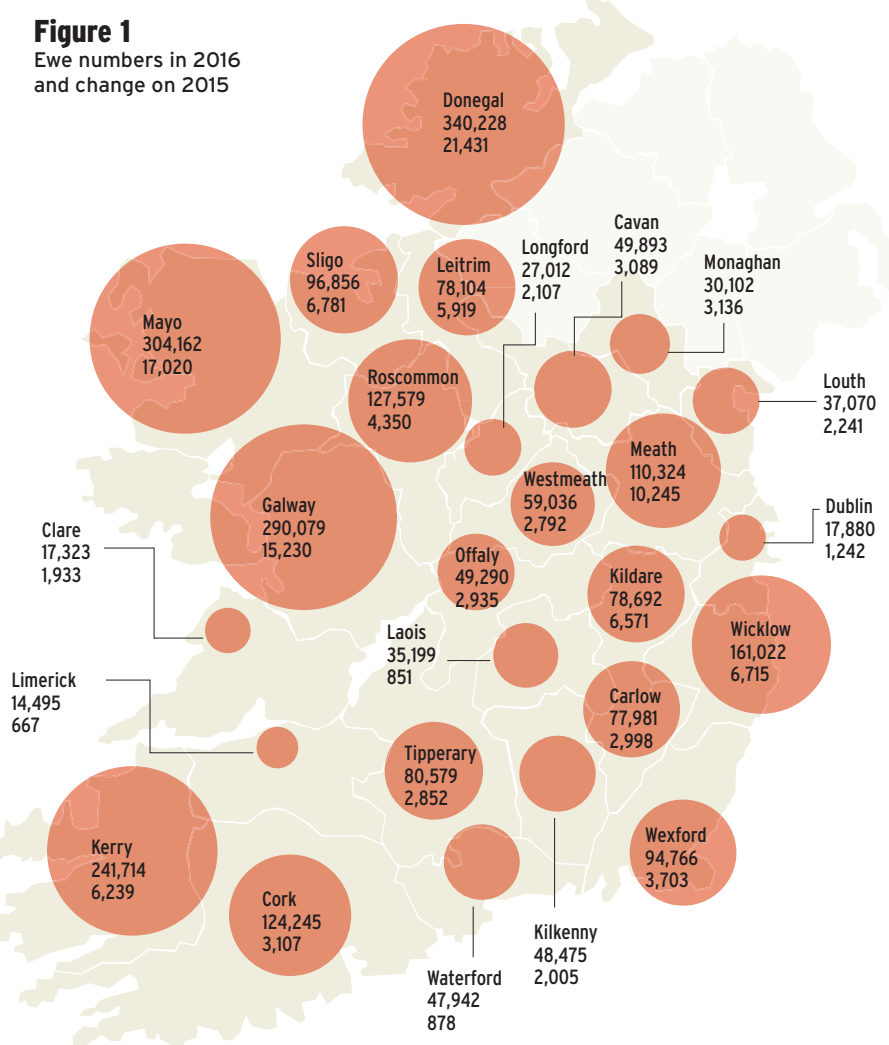

**Figure 1**  
Ewe numbers in 2016  
and change on 2015

**Figure 2**  
Ewe type by county 2016

**Figure 3**  
Sheep numbers Dec 2005-Dec 2016

Source: DAFF census figures 2005-2015

**Number of flocks and average flock size**

	No. of flocks	Avg flock size
Carlow	754	133
Cavan	958	80
Clare	619	42
Cork	1,794	104
Donegal	5,967	83
Dublin	207	123
Galway	4,309	101
Kerry	2,463	130
Kildare	717	164
Kilkenny	521	140
Laois	475	121
Leitrim	1,115	97
Limerick	256	90
Longford	452	92
Louth	391	149
Mayo	4,897	87
Meath	1,080	156
Monaghan	515	95
Offaly	630	135
Roscommon	1,859	103
Sligo	1,603	83
Tipperary	986	134
Waterford	442	154
Westmeath	787	115
Wexford	1,155	146
Wicklow	1,361	183
<b>Total</b>	<b>36,313</b>	<b>108</b>

**Figure 4**  
% of flocks within certain flock sizes